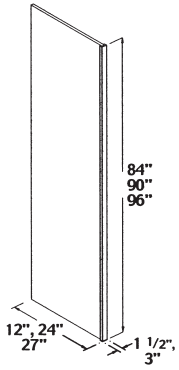

Product Description	Oak	White	Cherry	Hickory	Maple
Refrigerator End Panels					
3/4 x 84, 90, 96 x 24" Deep	133	133	276	270	246
3/4 x 84, 90, 96 x 30" Deep	200	167	356	343	310
1 1/2' or 3" Front On 1/2" Veneer					
1 1/2 or 3' x 84, 90, 96 x 30" Deep	250	216	390	376	343
1 1/2 or 3" x 84, 90, 96 x 24" Deep	183	183	310	303	280