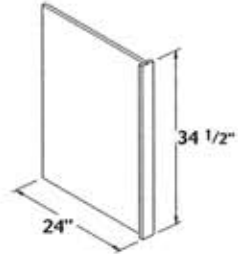

Dish Washer End Panels	Oak	White	Cherry	Hickory	Maple
DWEP3 Veneer	127	127	177	177	143
DWEP6 Veneer	143	143	210	210	160