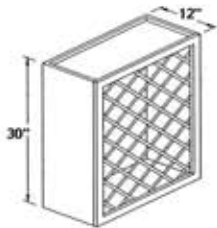

Wine Racks	Oak	White	Cherry	Hickory	Maple
Standard Per Sq. Ft.	220	220	267	267	267
Peninsula Per Sq. Ft.	234	234	284	284	284
Minimum	655	655	738	738	738