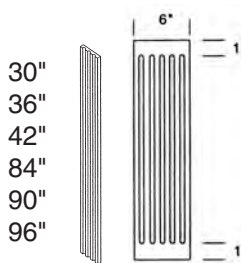

A handwritten signature in black ink, appearing to read "K. Sloss", with a long, sweeping flourish extending to the right.

Kevin Sloss
President

Product Description	Oak	White	Cherry	Hickory	Maple
Fillers					
3 X 30	18	18	29	18	25
3 X 36	21	21	35	21	30
3 X 42	24	24	41	24	35
3 X 84	43	43	72	43	62
3 X 96	56	56	93	56	80
6 X 30	39	39	64	39	55
6 X 36	42	42	69	42	59
6 X 42	43	43	72	43	62
6 X 84	87	87	144	87	124
6 X 96	99	99	165	99	142