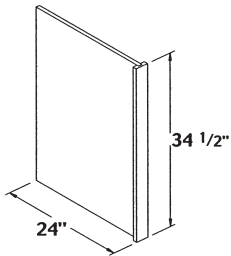

Dish Washer End Panels	Oak	White	Cherry	Hickory	Maple
DWEP3 Veneer	117	117	167	167	133
DWEP6 Veneer	133	133	200	200	150