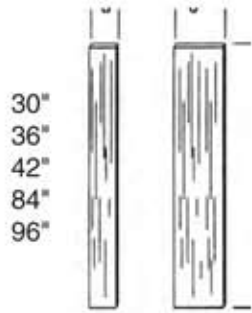

A handwritten signature in black ink, appearing to read 'K. Sloss', with a long, sweeping underline that extends to the right.

Kevin Sloss
President

List Prices

Product Description	Oak	White	Cherry	Hickory	Maple
Fillers					
3 X 30/31	18	18	29	18	25
3 X 36	21	21	35	21	30
3 X 42	24	24	41	24	35
3 X 84	43	43	72	43	62
3 X 96	56	56	93	56	80
6 X 30/31	39	39	64	39	55
6 X 36	42	42	69	42	59
6 X 42	43	43	72	43	62
6 X 84	87	87	144	87	124
6 X 96	99	99	165	99	142