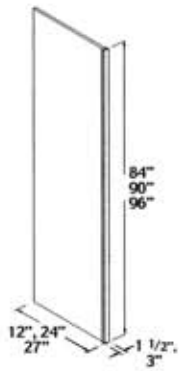

List Prices

Product Description	Oak	White	Cherry	Hickory	Maple
Refrigerator End Panels					
3/4 x 84, 90, 96 x 24" Deep	165	165	295	289	265
3/4 x 84, 90, 96 x 30" Deep	220	188	375	362	339
1 1/2' or 3" Front On 1/2" Veneer					
1 1/2 or 3' x 84, 90, 96 x 30" Deep	270	236	410	396	363
1 1/2 or 3' x 84, 90, 96 x 24" Deep	202	202	330	323	300