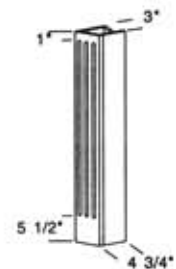

Fluted Angled Column 45° x 4 3/4 Deep	Oak	White	Cherry	Hickory	Maple
3 x 34 1/2 x 4 3/4	224	224	368	224	314
3 x 30 x 4 3/4	208	208	341	208	293
3 x 36 x 4 3/4	224	224	368	224	314
3 x 42 x 4 3/4	229	229	384	229	331
3 x 84 x 4 3/4	464	464	661	464	661
3 x 90 x 4 3/4	528	528	696	528	696
3 x 96 x 4 3/4	528	528	696	528	696

After multiplier, divide by .8 for glaze cost