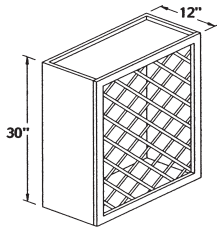

Wine Racks	Oak	White	Cherry	Hickory	Maple
Standard Per Sq. Ft.	186	186	233	233	233
Peninsula Per Sq. Ft.	200	200	250	250	250
Minimum	500	500	583	583	583