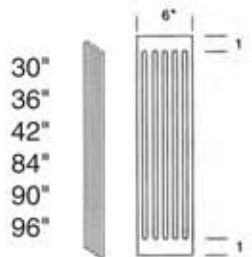

A handwritten signature in black ink, appearing to read 'K. Sloss', with a long, sweeping underline that extends to the right.

Kevin Sloss
President

List Prices

Product Description	Oak	White	Cherry	Hickory	Maple
Fillers					
3 X 30/31	18	18	29	18	25
3 X 36	21	21	35	21	30
3 X 42	24	24	41	24	35
3 X 84	43	43	72	43	62
3 X 96	56	56	93	56	80
6 X 30/31	39	39	64	39	55
6 X 36	42	42	69	42	59
6 X 42	43	43	72	43	62
6 X 84	87	87	144	87	124
6 X 96	99	99	165	99	142